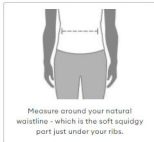

Childrens

KIDS

MEASURE YOURSELF TO FIND THE RIGHT SIZE

INCHES	KIDS 5-6	KIDS 6-7	KIDS 7-8	KIDS 8-9	KIDS 9-10	KIDS 10-12	KIDS 12-14
KIDS WAIST	21.3 - 22"	22 - 22.8"	22.8 - 23.6"	23.6 - 24.4"	24.4 - 25.2"	25.2 - 26.2"	26.2 - 27.4"
KIDS HIPS	23.4 - 24.6"	24.6 - 25.8"	25.8 - 27"	27 - 28.1"	28.1 - 29.3"	29.3 - 30.9"	30.9 - 32.9"
KIDS INSIDE LEG	18.1 - 18.1"	19.7 - 19.7"	21.3 - 21.3"	22.8 - 22.8"	24.4 - 24.4"	26 - 26"	28 - 28"

CENTIMETRES	KIDS 5-6	KIDS 6-7	KIDS 7-8	KIDS 8-9	KIDS 9-10	KIDS 10-12	KIDS 12-14
KIDS WAIST	54 - 56 CM	56 - 58 CM	58 - 60 CM	60 - 62 CM	62 - 64 CM	64 - 66.5 CM	66.5 - 69.5 CM
KIDS HIPS	59.5 - 62.5 CM	62.5 - 65.5 CM	65.5 - 68.5 CM	68.5 - 71.5 CM	71.5 - 74.5 CM	74.5 - 78.5 CM	78.5 - 83.5 CM
KIDS INSIDE LEG	46 - 46 CM	50 - 50 CM	54 - 54 CM	58 - 58 CM	62 - 62 CM	66 - 66 CM	71 - 71 CM